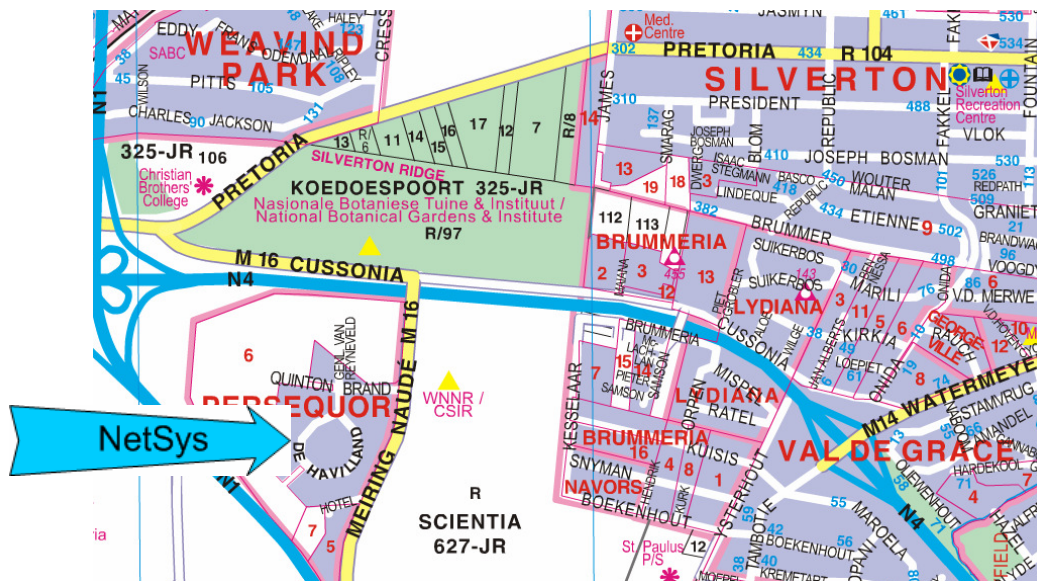

## Directions to NetSys International offices

*Livorno Suite, IL Villaggio, 5 De Havilland South Crescent, Persequor Technopark*

### From Pretoria (N4 traveling East)

Take Watermeyer off ramp, keep left and at 1<sup>st</sup> traffic light turn left towards Pta on Cussonia, after 2km at 1<sup>st</sup> traffic light turn left into Meiring Naude, after 500m at 1<sup>st</sup> traffic light turn right into Persequor Park on Quinton Brand, at 1<sup>st</sup> intersection turn left into Genl van Reyneveld and take right leg of De Havilland Crescent. First entrance on the right is for IL Villaggio, turn left into parking area and look for an open NetSys parking-bay.

### From Johannesburg (N1 traveling North)

Take Lynnwood off ramp (CSIR), turn right at traffic light to cross over freeway, at 1<sup>st</sup> traffic light turn left into Meiring Naude, after 2,5km at 4<sup>th</sup> traffic light turn left into Persequor Techno Park on Quinton Brand, at 1<sup>st</sup> intersection turn left into Genl van Reyneveld and take right leg of De Havilland Crescent. First entrance on the right is for IL Villaggio, turn left into parking area and look for an open NetSys parking-bay.